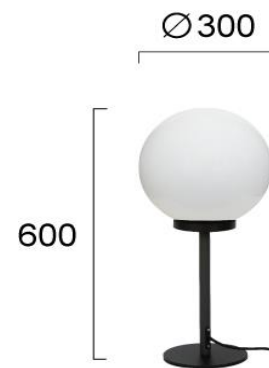

Product Datasheet

Code	4286200
Description	Outdoor Table Lamp Smoke
Family	SMOKE
Type	TABLE
Type of Lamp	E27 CFL / LED
Watt	1 x Max 25W
Volt	220-240 VAC
Hertz	50-60 Hz
Class	Class II
IP	IP65
Environment	Outdoor
Color	WHITE / BLACK
Material	PMMA / ALUMINIUM
Length	D:300
Height	H:600
Width	