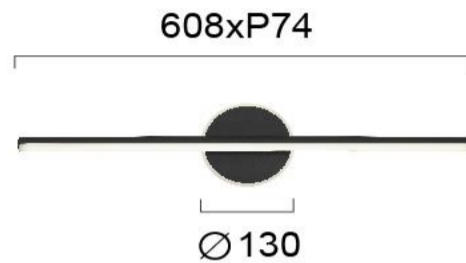

Product Datasheet

Code	4285800
Description	Wall Light Black Camelia
Family	CAMELIA
Type	WALL LIGHTS
Type of Lamp	LED module
Watt	11W
Volt	220-240 VAC
Hertz	50-60 Hz
Class	Class I
IP	IP44
Environment	Outdoor
Color	SANDED BLACK
Material	ACRYLIC/ELECTROSTATIC PAINTED STEEL
Length	L:608
Height	
Width	P:74
Kelvin	3000K
Lumen	557 Lm
Beam Angle	Beam Angle 120*/CRI 81
Dimmable	Non-Dimmable