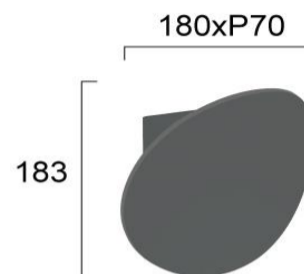

Product Datasheet

Code	4285301
Description	Wall Light Black Corto
Family	CORTO
Type	WALL LIGHTS
Type of Lamp	LED module
Watt	8W
Volt	220-240 VAC
Hertz	50-60 Hz
Class	Class I
IP	IP54
Environment	Outdoor
Color	DARK GREY
Material	ALUMINIUM
Length	W:180
Height	H:183
Width	P:70
Kelvin	3000K
Lumen	541 Lm
Beam Angle	Beam Angle 100* / CRI 83
Dimmable	Non-Dimmable