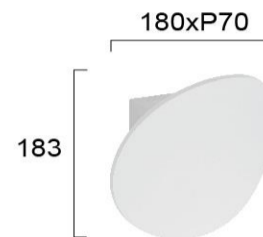

Product Datasheet

Code	4285300
Description	Wall Light White Corto
Family	CORTO
Type	WALL LIGHTS
Type of Lamp	LED module
Watt	8W
Volt	220-240 VAC
Hertz	50-60 Hz
Class	Class I
IP	IP54
Environment	Outdoor
Color	SAND WHITE
Material	ALUMINIUM
Length	W:180
Height	H:183
Width	P:70
Kelvin	3000K
Lumen	541 Lm
Beam Angle	Beam Angle 100* / CRI 83
Dimmable	Non-Dimmable