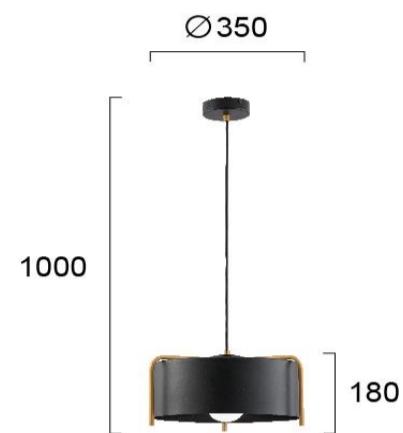

Product Datasheet

Code	4284100
Description	Pendant Light Seventy's
Family	SEVENTY'S
Type	PENDANT
Type of Lamp	E27
Watt	MAX 40W
Volt	220-240V
Hertz	50-60 Hz
Class	Class I
IP	IP20
Environment	Indoor
Color	BLACK/GOLD
Material	ELECTROSTATIC PAINTED STEEL
Length	D:350
Height	H:1000
Width	