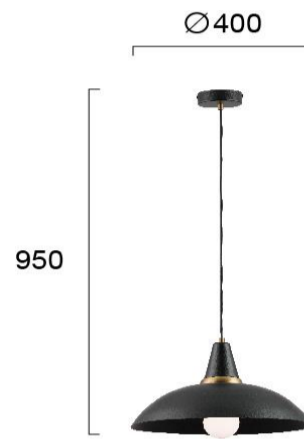

Product Datasheet

Code	4283900
Description	Pendant Light James
Family	JAMES
Type	PENDANT
Type of Lamp	E27
Watt	MAX 60W
Volt	220-240V
Hertz	50-60 Hz
Class	Class I
IP	IP20
Environment	Indoor
Color	BLACK
Material	ELECTROSTATIC PAINTED STEEL
Length	D:400
Height	H:950
Width	