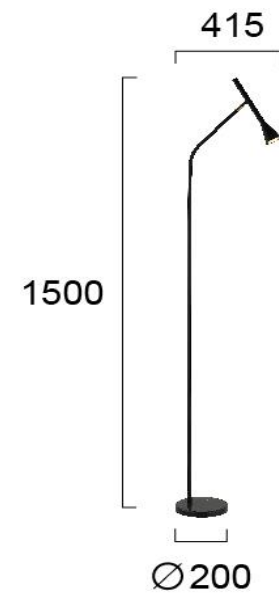

Product Datasheet

| | |
|---------------------|-----------------------------|
| Code | 4283800 |
| Description | Floor Lamp Melody |
| Family | MELODY |
| Type | FLOOR |
| Type of Lamp | GU10 |
| Watt | 1 x MAX 9W |
| Volt | 220-240 VAC |
| Hertz | 50-60 Hz |
| Class | Class I |
| IP | IP20 |
| Environment | Indoor |
| Color | MATT BLACK |
| Material | ELECTROSTATIC PAINTED STEEL |
| Length | D:200 |
| Height | H:1500 |
| Width | W:415 |