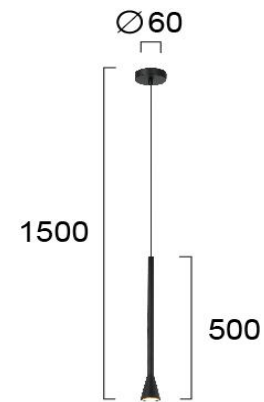

Product Datasheet

Code	4283600
Description	Pendant Light Melody
Family	MELODY
Type	PENDANT
Type of Lamp	GU10
Watt	1 x MAX 9W
Volt	220-240V
Hertz	50-60 Hz
Class	Class II
IP	IP20
Environment	Indoor
Color	MATT BLACK
Material	ELECTROSTATIC PAINTED STEEL
Length	D:60
Height	H:1500
Width	