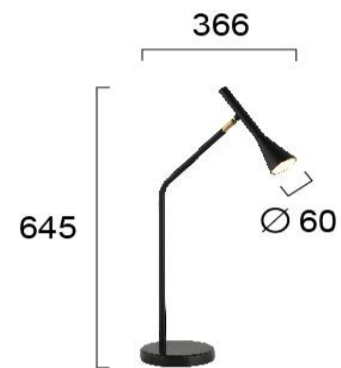

Product Datasheet

Code	4283500
Description	Table Lamp Melody
Family	MELODY
Type	TABLE LAMPS
Type of Lamp	GU10
Watt	1 x MAX 9W
Volt	220-240V
Hertz	50-60 Hz
Class	Class II
IP	IP20
Environment	Indoor
Color	MATT BLACK
Material	BRASS/MARBLE
Length	W:366
Height	H:645
Width	