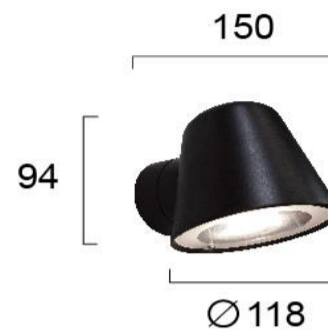

Product Datasheet

Code	4282600
Description	Wall Lamp Marc
Family	MARC
Type	WALL LIGHTS
Type of Lamp	GU10
Watt	1 x MAX 7W
Volt	220-240V
Hertz	50-60 Hz
Class	Class II
IP	IP44
Environment	Outdoor
Color	BLACK
Material	PC/ABS
Length	D:118
Height	H:94
Width	P:150