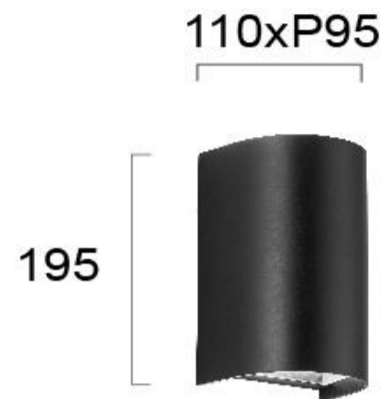

Product Datasheet

Code	4282500
Description	Wall Lamp 2/L Spirit
Family	SPIRIT
Type	WALL LIGHTS
Type of Lamp	GU10
Watt	2 x MAX 7W
Volt	220-240V
Hertz	50-60 Hz
Class	Class II
IP	IP65
Environment	Outdoor
Color	BLACK
Material	PC/ABS
Length	L:110
Height	H:195
Width	P:95