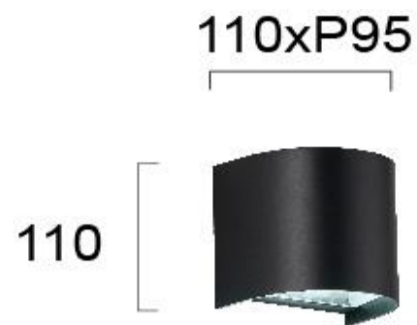

Product Datasheet

Code	4282400
Description	Wall Lamp 1/L Spirit
Family	SPIRIT
Type	WALL LIGHTS
Type of Lamp	GU10
Watt	1 x MAX 7W
Volt	220-240V
Hertz	50-60 Hz
Class	Class II
IP	IP65
Environment	Outdoor
Color	BLACK
Material	PC/ABS
Length	L:110
Height	H:110
Width	P:95