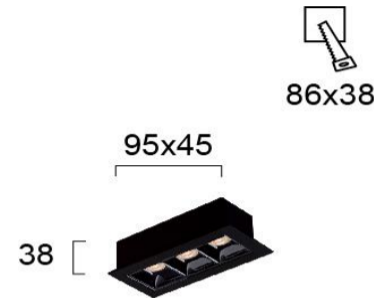

Product Datasheet

Code	4281700
Description	Recessed Spot L:95 Aden
Family	ADEN
Type	SPOTLIGHTS
Type of Lamp	LED module
Watt	7W
Volt	220-240 VAC
Hertz	50-60 Hz
Class	Class II
IP	IP20
Environment	Indoor
Color	SAND BLACK
Material	ELECTROSTATIC PAINTED ALUMINIUM
Length	L:95
Height	H:38
Width	W:45
Kelvin	3000K
Lumen	451 Lm
Beam Angle	Beam Angle 30* / CRI 84 / UGR<25
Dimmable	Non-Dimmable