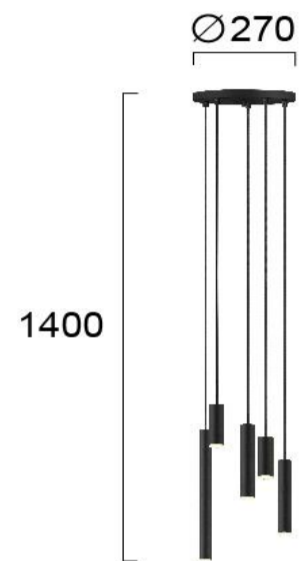

Product Datasheet

Code	4281200
Description	Suspended Luminaire Elliot
Family	ELLIOT
Type	PENDANT
Type of Lamp	LED module
Watt	24W
Volt	220-240 VAC
Hertz	50-60 Hz
Class	Class I
IP	IP20
Environment	Indoor
Color	MATT BLACK
Material	ELECTROSTATIC PAINTED STEEL
Length	D:270
Height	H:600min-1400max
Width	
Kelvin	3000K
Lumen	1340 Lm
Beam Angle	Beam Angle 90* / CRI 84
Dimmable	Dimmable