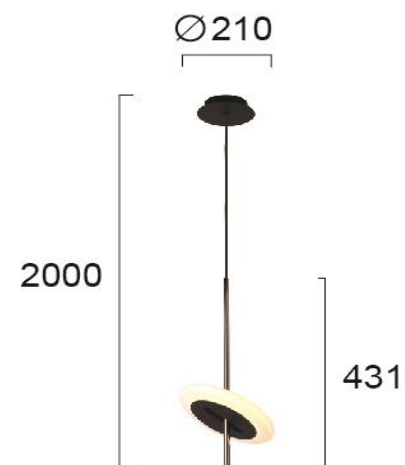

Product Datasheet

Code	4281100
Description	Pendant Light Aria
Family	ARIA
Type	PENDANT
Type of Lamp	LED module
Watt	7W
Volt	220-240 VAC
Hertz	50-60 Hz
Class	Class I
IP	IP20
Environment	Indoor
Color	BLACK
Material	PS/ELECTROSTATIC PAINTED STEEL
Length	D:210
Height	H:2000
Width	
Kelvin	3000K
Lumen	521 Lm
Beam Angle	
Dimmable	Non-Dimmable