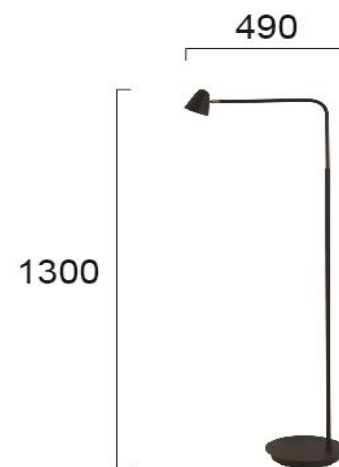

Product Datasheet

Code	4281000
Description	Floor Lamp Enzo
Family	ENZO
Type	FLOOR
Type of Lamp	LED module
Watt	8,4W
Volt	220-240 VAC
Hertz	50-60 Hz
Class	Class II
IP	IP20
Environment	Indoor
Color	BLACK
Material	ELECTROSTATIC PAINTED STEEL/
Length	L:490
Height	H:1300
Width	
Kelvin	3000K
Lumen	447 Lm
Beam Angle	CRI 80
Dimmable	Non-Dimmable