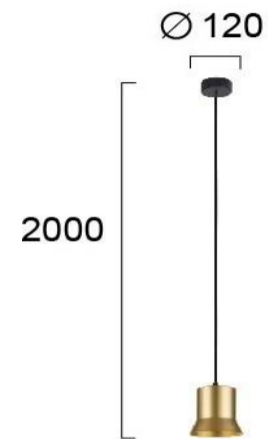

Product Datasheet

Code	4280600
Description	Pendant Light Gold D:120 Forma
Family	FORMA
Type	PENDANT
Type of Lamp	LED module
Watt	6W
Volt	220-240 VAC
Hertz	50-60 Hz
Class	Class I
IP	IP20
Environment	Indoor
Color	GOLD
Material	ELECTROSTATIC PAINTED STEEL
Length	D:120
Height	H:2000
Width	
Kelvin	3000K
Lumen	576 Lm
Beam Angle	
Dimmable	Non-Dimmable