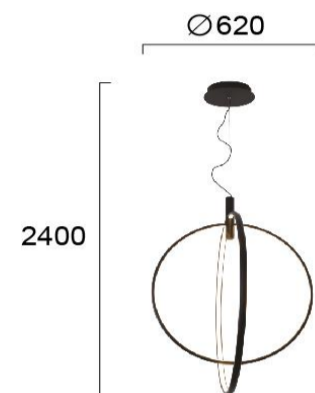

Product Datasheet

Code	4280500
Description	2/L Pendant Light Step
Family	STEP
Type	PENDANT
Type of Lamp	LED module
Watt	43W
Volt	220-240 VAC
Hertz	50-60 Hz
Class	Class I
IP	IP20
Environment	Indoor
Color	BLACK
Material	ELECTROSTATIC PAINTED STEEL
Length	D:620
Height	H:2400
Width	
Kelvin	3000K
Lumen	2154 Lm
Beam Angle	CRI 83
Dimmable	3-Step Dimmer