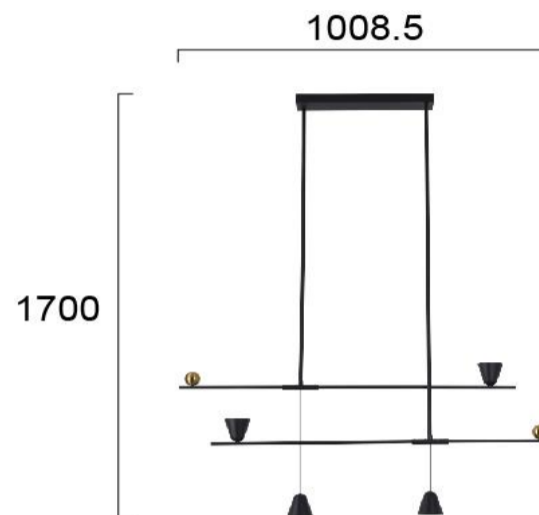

Product Datasheet

Code	4280400
Description	4/L Pendant Light Donatela
Family	DONATELLA
Type	PENDANT
Type of Lamp	LED module
Watt	24W
Volt	220-240 VAC
Hertz	50-60 Hz
Class	Class I
IP	IP20
Environment	Indoor
Color	BLACK
Material	ELECTROSTATIC PAINTED STEEL
Length	L:1008,5
Height	H:1700
Width	
Kelvin	3000K
Lumen	1360 Lm
Beam Angle	CRI>82
Dimmable	Non-Dimmable