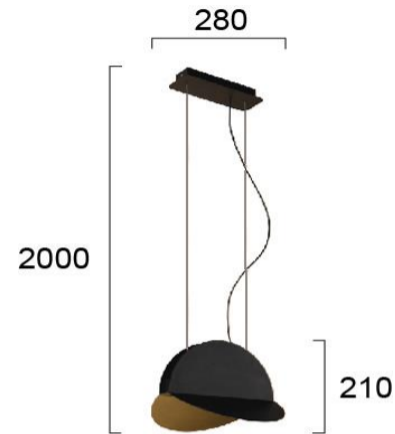

Product Datasheet

Code	4280300
Description	Pendant Light Aladin
Family	ALADIN
Type	PENDANT
Type of Lamp	LED module
Watt	6,3W
Volt	220-240 VAC
Hertz	50-60 Hz
Class	Class I
IP	IP20
Environment	Indoor
Color	BLACK
Material	ELECTROSTATIC PAINTED STEEL
Length	D:280
Height	H:2000
Width	
Kelvin	3000K
Lumen	243 Lm
Beam Angle	
Dimmable	Non-Dimmable