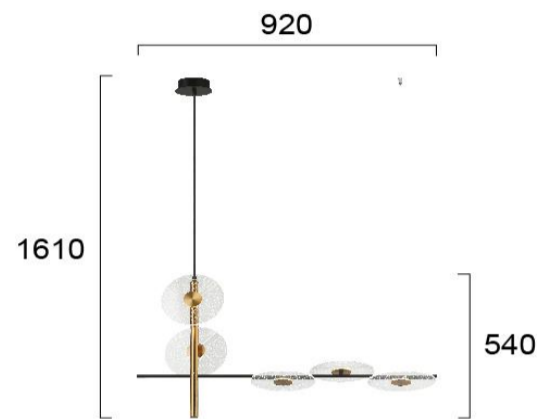

Product Datasheet

Code	4280100
Description	5/L Pendant Bar Sun
Family	SUN
Type	PENDANT
Type of Lamp	LED module
Watt	10W
Volt	220-240 VAC
Hertz	50-60 Hz
Class	Class II
IP	IP20
Environment	Indoor
Color	CLEAR/BLACK/BRONZE
Material	ACRYLIC/ELECTROSTATIC PAINTED STEEL
Length	L:920
Height	H:1610
Width	W:200
Kelvin	3000K
Lumen	806 Lm
Beam Angle	Beam Angle 120* / CRI 82
Dimmable	Non-Dimmable