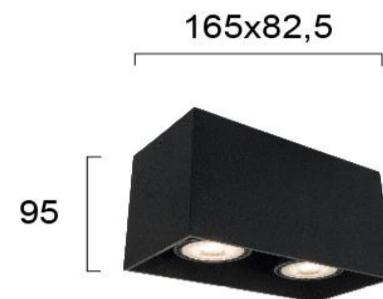

Product Datasheet

Code	4279801
Description	2/L Ceiling Lamp Black Dice
Family	DICE
Type	CEILING
Type of Lamp	GU10
Watt	2 x MAX50W
Volt	220-240 VAC
Hertz	50-60 Hz
Class	Class I
IP	IP20
Environment	Indoor
Color	BLACK
Material	ALUMINIUM
Length	L:165
Height	H:95
Width	W:82,5