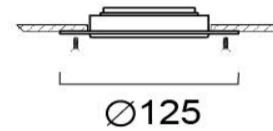

Product Datasheet

Code	4279701
Description	Resseced Spot Black Mask
Family	MASK
Type	SPOTLIGHTS
Type of Lamp	GU10
Watt	1 x MAX 50W
Volt	220-240 VAC
Hertz	50-60 Hz
Class	Class I
IP	IP20
Environment	Indoor
Color	BLACK
Material	ALUMINIUM
Length	D:125
Height	H:85
Width	