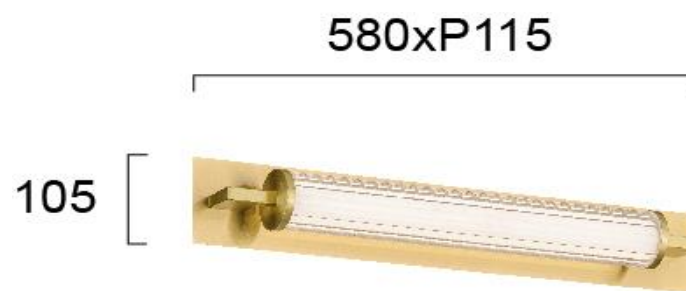

Product Datasheet

Code	4277900
Description	Wall Light 22W Frida
Family	FRIDA
Type	WALL LIGHTS
Type of Lamp	LED module
Watt	22W
Volt	220-240 VAC
Hertz	50-60 Hz
Class	Class I
IP	IP44
Environment	Indoor
Color	CLEAR/GOLD
Material	GLASS/PLATED STEEL
Length	L:580
Height	H:105
Width	P:115
Kelvin	3000K
Lumen	1110 Lm
Beam Angle	Beam Angle 120* / CRI 80
Dimmable	Non-Dimmable