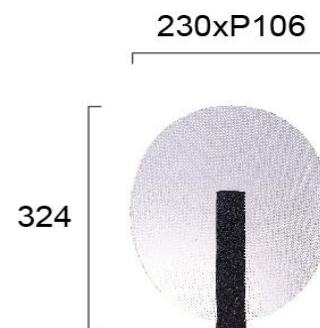

Product Datasheet

Code	4277600
Description	Wall Light Eva
Family	EVA
Type	WALL LIGHTS
Type of Lamp	LED module
Watt	10W
Volt	220-240 VAC
Hertz	50-60 Hz
Class	Class I
IP	IP54
Environment	Outdoor
Color	CLEAR/ANTHRACITE
Material	ACRYLIC/ALUMINIUM
Length	L:230
Height	H:324
Width	P:106
Kelvin	3000K
Lumen	296 Lm
Beam Angle	CRI 84
Dimmable	Non-Dimmable