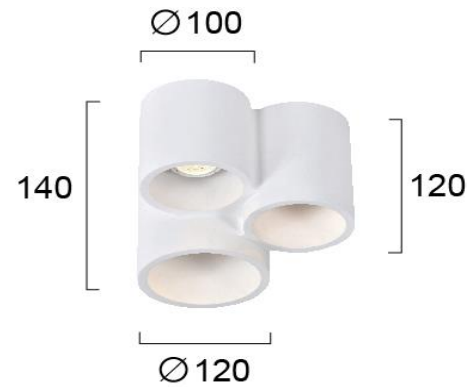

Product Datasheet

Code	4277400
Description	3/L Ceiling Lamp Phenix
Family	PHENIX
Type	CEILING
Type of Lamp	GU10
Watt	3 x MAX 35W
Volt	220-240 VAC
Hertz	50-60 Hz
Class	Class I
IP	IP20
Environment	Indoor
Color	WHITE
Material	CERAMIC
Length	L:200
Height	H:140
Width	W:207