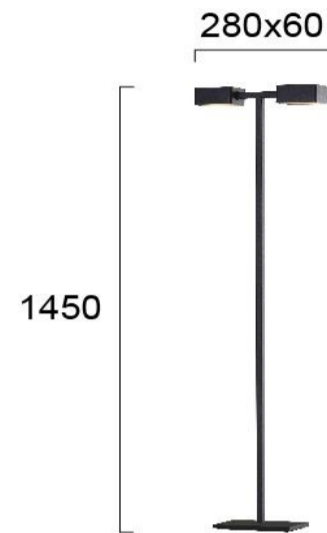

Product Datasheet

Code	4276700
Description	Floor Light Nosto
Family	NOSTO
Type	FLOOR
Type of Lamp	LED module
Watt	12,6W
Volt	220-240 VAC
Hertz	50-60 Hz
Class	Class II
IP	IP20
Environment	Indoor
Color	BLACK
Material	ELECTROSTATIC PAINTED STEEL / PLASTIC
Length	L:280
Height	H:1450
Width	W:60
Kelvin	3000K
Lumen	792 Lm
Beam Angle	CRI 82
Dimmable	Non-Dimmable