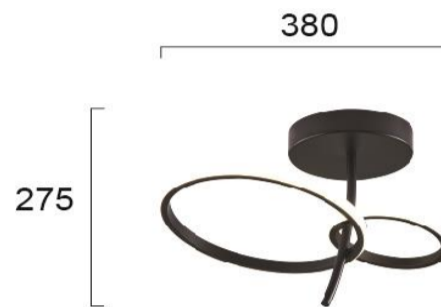

Product Datasheet

Code	4275900
Description	Ceiling Light Double
Family	DOUBLE
Type	CEILING
Type of Lamp	LED module
Watt	25W
Volt	220-240 VAC
Hertz	50-60 Hz
Class	Class I
IP	IP20
Environment	Indoor
Color	BLACK
Material	PVC / ALUMINIUM/ ELECTROSTATIC PAINTED STEEL
Length	L:380
Height	H:275
Width	D:250
Kelvin	3000K
Lumen	1093 Lm
Beam Angle	CRI 83
Dimmable	Non-Dimmable