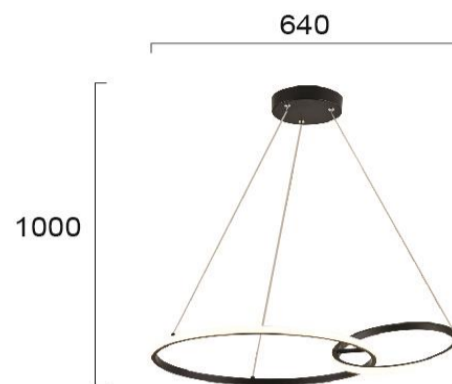

Product Datasheet

Code	4275800
Description	Suspended Light Double
Family	DOUBLE
Type	PENDANT
Type of Lamp	LED module
Watt	38W
Volt	220-240 VAC
Hertz	50-60 Hz
Class	Class II
IP	IP20
Environment	Indoor
Color	BLACK
Material	PVC / ALUMINIUM/ ELECTROSTATIC PAINTED STEEL
Length	L:640
Height	H:1100
Width	D:460
Kelvin	3000K
Lumen	1533 Lm
Beam Angle	CRI 84
Dimmable	Non-Dimmable