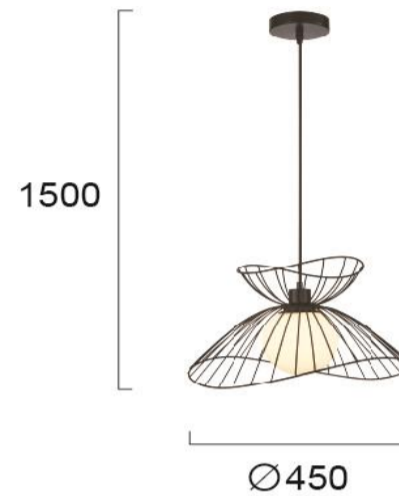

Product Datasheet

Code	4275100
Description	Pendant Light Black Belinda
Family	BELINDA
Type	PENDANT
Type of Lamp	E27
Watt	1 x Max 40W
Volt	220-240 VAC
Hertz	50-60 Hz
Class	Class II
IP	IP20
Environment	Indoor
Color	OPAL WHITE / BLACK
Material	GLASS / ELECTROSTATIC PAINTED STEEL
Length	D:450
Height	H:1500
Width	