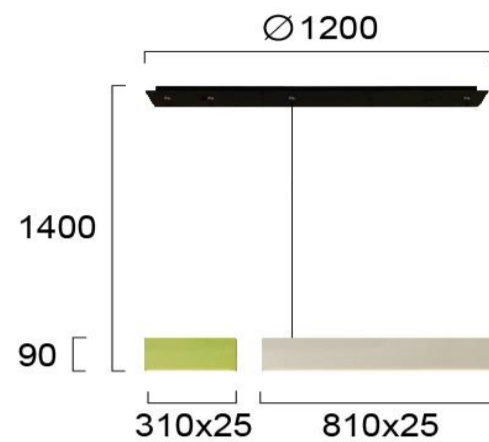

Product Datasheet

Code	4274400
Description	Suspended Luminaire Chroma
Family	CHROMA
Type	PENDANT
Type of Lamp	LED module
Watt	27W
Volt	220-240 VAC
Hertz	50-60 Hz
Class	Class II
IP	IP20
Environment	Indoor
Color	WHITE / GREEN
Material	ALUMINIUM / ACRYLIC
Length	L:1200
Height	H:1400
Width	
Kelvin	3000K
Lumen	684 Lm
Beam Angle	Beam angle 100* / CRI 82 / UGR<23
Dimmable	Non-Dimmable