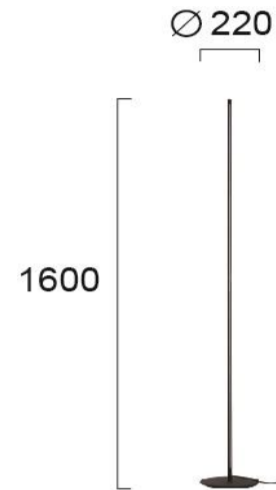

Product Datasheet

Code	4272800
Description	Floor Lamp Speed
Family	SPEED
Type	FLOOR
Type of Lamp	LED module
Watt	25W
Volt	220-240 VAC
Hertz	50-60 Hz
Class	Class II
IP	IP20
Environment	Indoor
Color	SAND BLACK
Material	ALUMINIUM / ACRYLIC
Length	D:220
Height	H:1600
Width	
Kelvin	3000K
Lumen	960 Lm
Beam Angle	Beam Angle 120* / CRI 83
Dimmable	Non-Dimmable