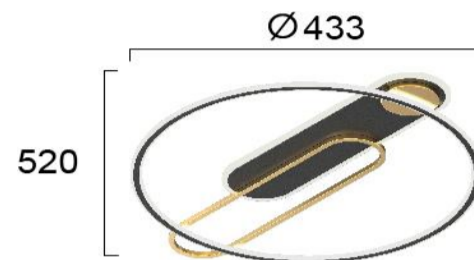

Product Datasheet

Code	4272400
Description	Ceiling Light Round Queen
Family	QUEEN
Type	CEILING
Type of Lamp	LED module
Watt	48W
Volt	220-240 VAC
Hertz	50-60 Hz
Class	Class I
IP	IP20
Environment	Indoor
Color	SAND BLACK / GOLD
Material	STEEL / PVC / ACRYLIC
Length	D:433
Height	H:65
Width	W:520
Kelvin	3000K
Lumen	2302 Lm
Beam Angle	CRI 82
Dimmable	Non-Dimmable