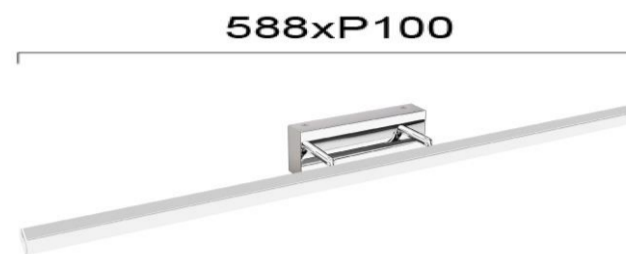

Product Datasheet

Code	4272100
Description	Adjustable Wall Light Sunny
Family	SUNNY
Type	WALL LIGHTS
Type of Lamp	LED module
Watt	18,4W
Volt	220-240 VAC
Hertz	50-60 Hz
Class	Class I
IP	IP44
Environment	Indoor
Color	CHROME
Material	ACRYLIC / ALUMINIUM
Length	L:588
Height	H:77
Width	P:100
Kelvin	3000K
Lumen	1469 Lm
Beam Angle	Beam Angle 120* / CRI 83
Dimmable	Non-Dimmable