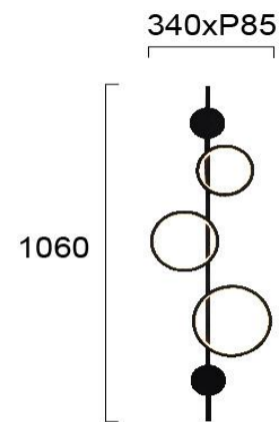

Product Datasheet

Code	4271600
Description	Wall Light Jocco
Family	JOCCO
Type	WALL LIGHTS
Type of Lamp	LED module
Watt	21W
Volt	220-240 VAC
Hertz	50-60 Hz
Class	Class II
IP	IP20
Environment	Indoor
Color	SAND BLACK
Material	SILICON / ALUMINIUM
Length	L:340
Height	H:1060
Width	P:85
Kelvin	3000K
Lumen	1050 Lm
Beam Angle	Beam Angle 120* / CRI 83
Dimmable	Non-Dimmable