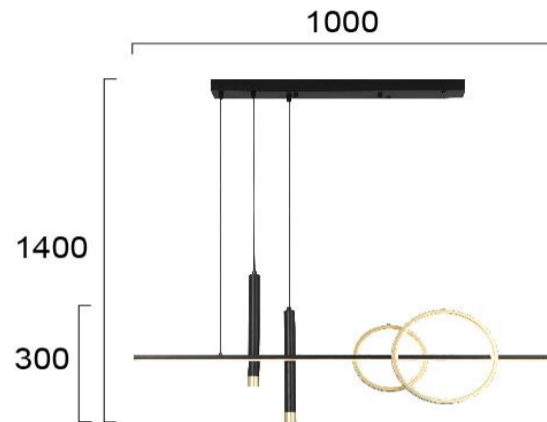

Product Datasheet

Code	4270600
Description	Suspended Light Combo
Family	COMBO
Type	PENDANT
Type of Lamp	LED module
Watt	22,4W
Volt	220-240 VAC
Hertz	50-60 Hz
Class	II
IP	IP20
Environment	Indoor
Color	BLACK / GOLD
Material	ELECTROSTATIC PAINTED / PLATED STEEL / ACRYLIC
Length	L:1000
Height	H:1400
Width	
Kelvin	3000K
Lumen	799 Lm
Beam Angle	Beam Angle 90* / CRI 82 / UGR<22
Dimmable	Non-Dimmable