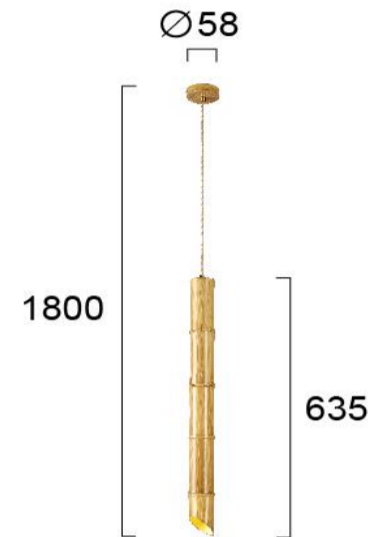

Product Datasheet

Code	4270500
Description	Pendant Light Bamboo
Family	BAMBOO
Type	PENDANT
Type of Lamp	GU10
Watt	1 x MAX 50W
Volt	220-240 VAC
Hertz	50-60 Hz
Class	II
IP	IP20
Environment	Indoor
Color	BAMBOO
Material	ELECTROSTATIC PAINTED STEEL/ALUMINIUM
Length	D:58
Height	H:1800
Width	