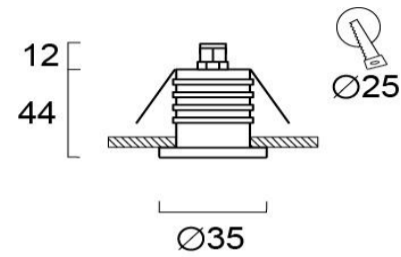

Product Datasheet

Code	4269900
Description	Recessed Spot Light Tenor
Family	TENOR
Type	SPOTLIGHTS
Type of Lamp	LED module
Watt	1W
Volt	12-24V AC DC
Hertz	---
Class	Class II
IP	IP67
Environment	Outdoor
Color	ALUMINIUM MAT
Material	ALUMINIUM ANODIZED
Length	D:35
Height	H:56
Width	
Kelvin	3000K
Lumen	95 Lm
Beam Angle	CRI>80
Dimmable	Non-Dimmable