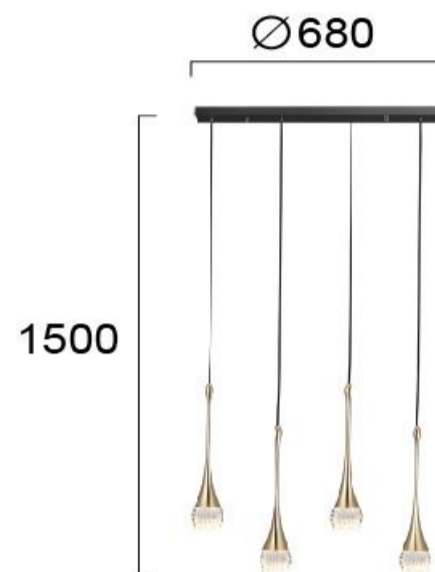

Product Datasheet

| | |
|---------------------|----------------------------|
| Code | 4268600 |
| Description | Suspended Light Star Light |
| Family | STAR LIGHT |
| Type | PENDANT |
| Type of Lamp | LED module |
| Watt | 12W |
| Volt | 220-240 VAC |
| Hertz | 50-60 Hz |
| Class | I |
| IP | IP20 |
| Environment | Indoor |
| Color | TRANSPARENT / GOLD / BLACK |
| Material | ACRYLIC / ALUMINIUM |
| Length | L:680 |
| Height | H:1500 |
| Width | D:65 |
| Kelvin | 3000K |
| Lumen | 1050 Lm |
| Beam Angle | Beam Angle 120* |
| Dimmable | Non-Dimmable |