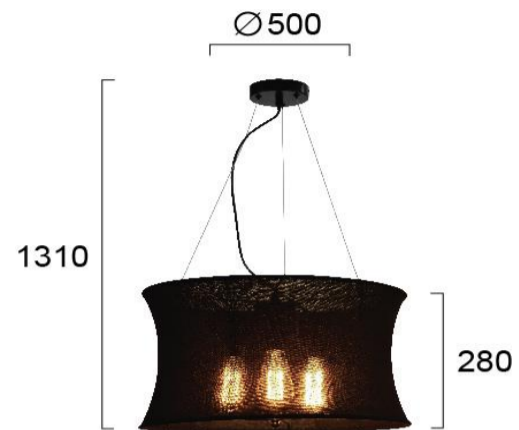

Product Datasheet

Code	4268400
Description	Suspended Light Trumpet
Family	TRUMPET
Type	PENDANT
Type of Lamp	E27
Watt	3 x MAX 40W
Volt	220-240 VAC
Hertz	50-60 Hz
Class	II
IP	IP20
Environment	Indoor
Color	BLACK
Material	FABRIC SHADE / ELECTROSTATIC PAINTED STEEL
Length	D:500
Height	H:1310
Width	