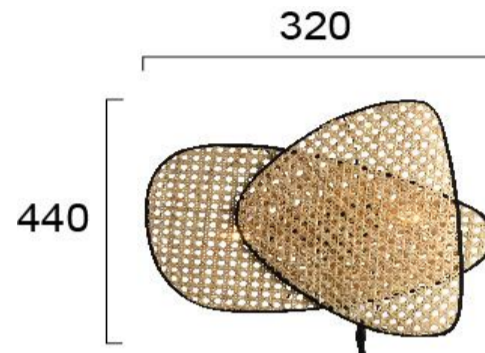

Product Datasheet

Code	4268000
Description	Wall Light Gheisa
Family	GHEISA
Type	WALL LIGHTS
Type of Lamp	E27
Watt	2 x MAX 40W
Volt	220-240 VAC
Hertz	50-60 Hz
Class	I
IP	IP20
Environment	Indoor
Color	NATURAL / BLACK
Material	RATTAN / ELECTROSTATIC PAINTED STEEL
Length	L:320
Height	H:440
Width	P:190