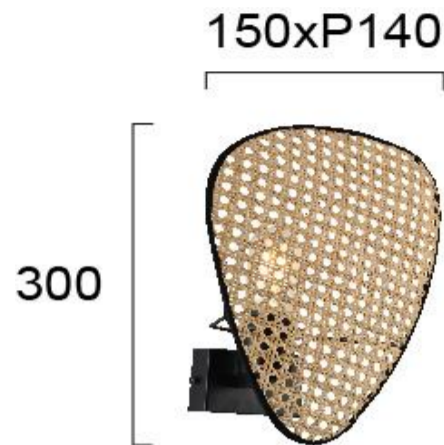

Product Datasheet

Code	4267900
Description	Wall Light Gheisa
Family	GHEISA
Type	WALL LIGTHS
Type of Lamp	E27
Watt	1 x MAX 40W
Volt	220-240 VAC
Hertz	50-60 Hz
Class	I
IP	IP20
Environment	Indoor
Color	NATURAL / BLACK
Material	RATTAN / ELECTROSTATIC PAINTED STEEL
Length	L:150
Height	H:300
Width	P:140