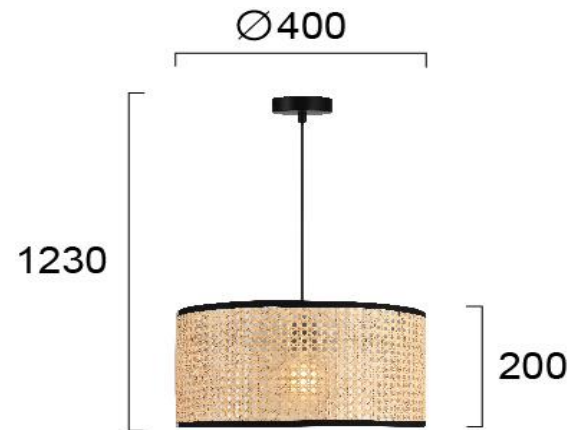

Product Datasheet

Code	4267700
Description	Pendant Light Gheisa
Family	GHEISA
Type	PENDANT
Type of Lamp	E27
Watt	1 x MAX 40W
Volt	220-240 VAC
Hertz	50-60 Hz
Class	II
IP	IP20
Environment	Indoor
Color	NATURAL / BLACK
Material	RATTAN / ELECTROSTATIC PAINTED STEEL
Length	D:400
Height	H:1230
Width	