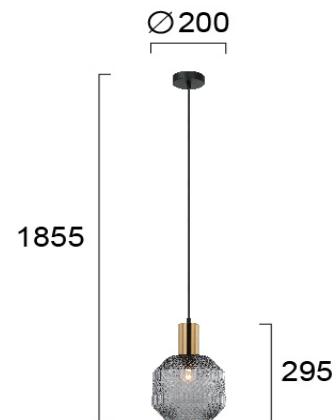

Product Datasheet

Code	4266900
Description	Pendant Light Ariadne
Family	ARIADNE
Type	PENDANT
Type of Lamp	E27
Watt	1 x Max 40W
Volt	220-240 VAC
Hertz	50-60 Hz
Class	Class II
IP	IP20
Environment	Indoor
Color	TRANSPARENT / GOLD-BLACK
Material	GLASS / PLATED STEEL
Length	D: 200
Height	H: 1855
Width	h: 295