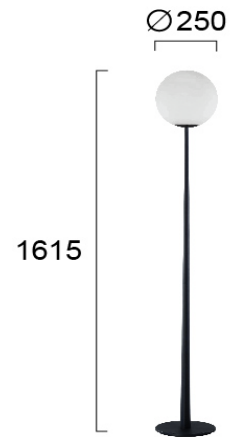

Product Datasheet

Code	4266400
Description	Floor Light Polina
Family	POLINA
Type	FLOOR
Type of Lamp	E27
Watt	1 x Max 60W
Volt	220-240 VAC
Hertz	50-60 Hz
Class	Class II
IP	IP20
Environment	Indoor
Color	OPAL / BLACK
Material	GLASS / ELECTROSTATIC PAINTED STEEL
Length	D: 250
Height	H: 1615
Width	