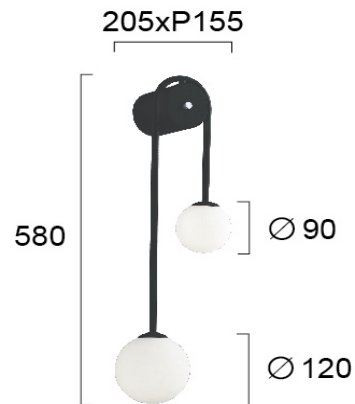

Product Datasheet

Code	4266300
Description	Wall Light Polina
Family	POLINA
Type	WALL LIGHTS
Type of Lamp	G9
Watt	2 x Max 40W
Volt	220-240 VAC
Hertz	50-60 Hz
Class	Class I
IP	IP20
Environment	Indoor
Color	OPAL / BLACK
Material	GLASS / ELECTROSTATIC PAINTED STEEL
Length	W: 205
Height	H: 580
Width	P: 155