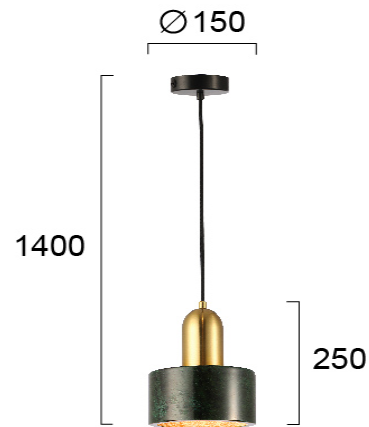

Product Datasheet

Code	4266101
Description	Pendant Light Marble
Family	MARBLE
Type	PENDANT
Type of Lamp	E27
Watt	1 x MAX 60W
Volt	220-240 VAC
Hertz	50-60 Hz
Class	Class II
IP	IP20
Environment	Indoor
Color	GREEN / GOLD
Material	MARBLE / PLATED STEEL
Length	D: 150
Height	H: 1400
Width	h: 250