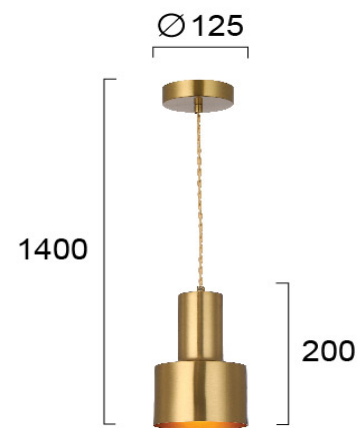

Product Datasheet

| | |
|---------------------|--------------------|
| Code | 4265900 |
| Description | Pendant Light Solo |
| Family | SOLO |
| Type | PENDANT |
| Type of Lamp | E27 |
| Watt | 1 x MAX 60W |
| Volt | 220-240 VAC |
| Hertz | 50-60 Hz |
| Class | Class II |
| IP | IP20 |
| Environment | Indoor |
| Color | BRASS |
| Material | PLATED STEEL |
| Length | D: 125 |
| Height | H: 1400 |
| Width | h: 200 |