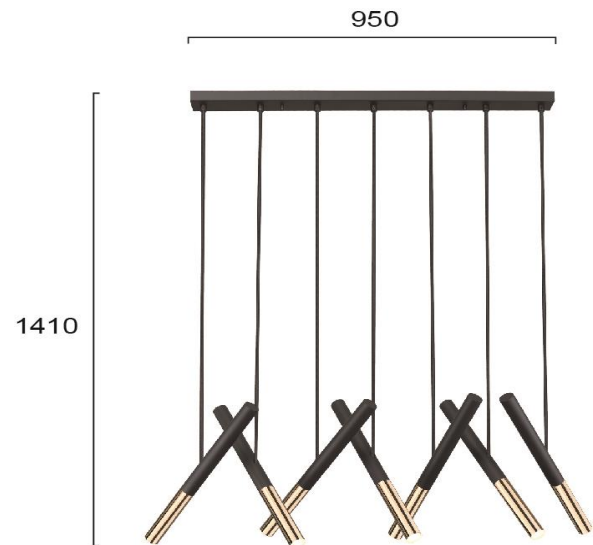

Product Datasheet

Code	4265400
Description	Suspended Light with Linear Ceiling Base Ballet
Family	BALLET
Type	PENDANT
Type of Lamp	LED module
Watt	36,4W
Volt	220-240 VAC
Hertz	50-60 Hz
Class	Class I
IP	IP20
Environment	Indoor
Color	ANODIZED GOLD / BLACK
Material	ELECTROSTATIC PAINTED STEEL / PLATED STEEL
Length	L:950
Height	H:1410
Width	W:320
Kelvin	3000K
Lumen	3150 Lm
Beam Angle	Beam angle 90* / CRI 83
Dimmable	Dimmable