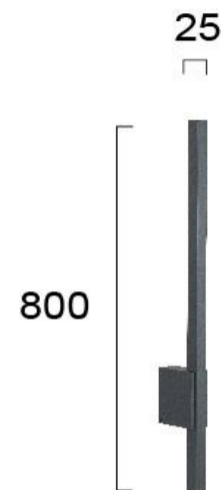

Product Datasheet

Code	4262600
Description	Wall Light Liam
Family	LIAM
Type	WALL LIGHTS
Type of Lamp	LED module
Watt	12,4W
Volt	220-240 VAC
Hertz	50-60 Hz
Class	I
IP	IP54
Environment	Outdoor
Color	DARK GREY
Material	ALUMINIUM/PC
Length	W:45
Height	H:800
Width	P:95
Kelvin	3000K
Lumen	680 Lm
Beam Angle	Beam Angle 110* / CRI 82
Dimmable	Non-Dimmable